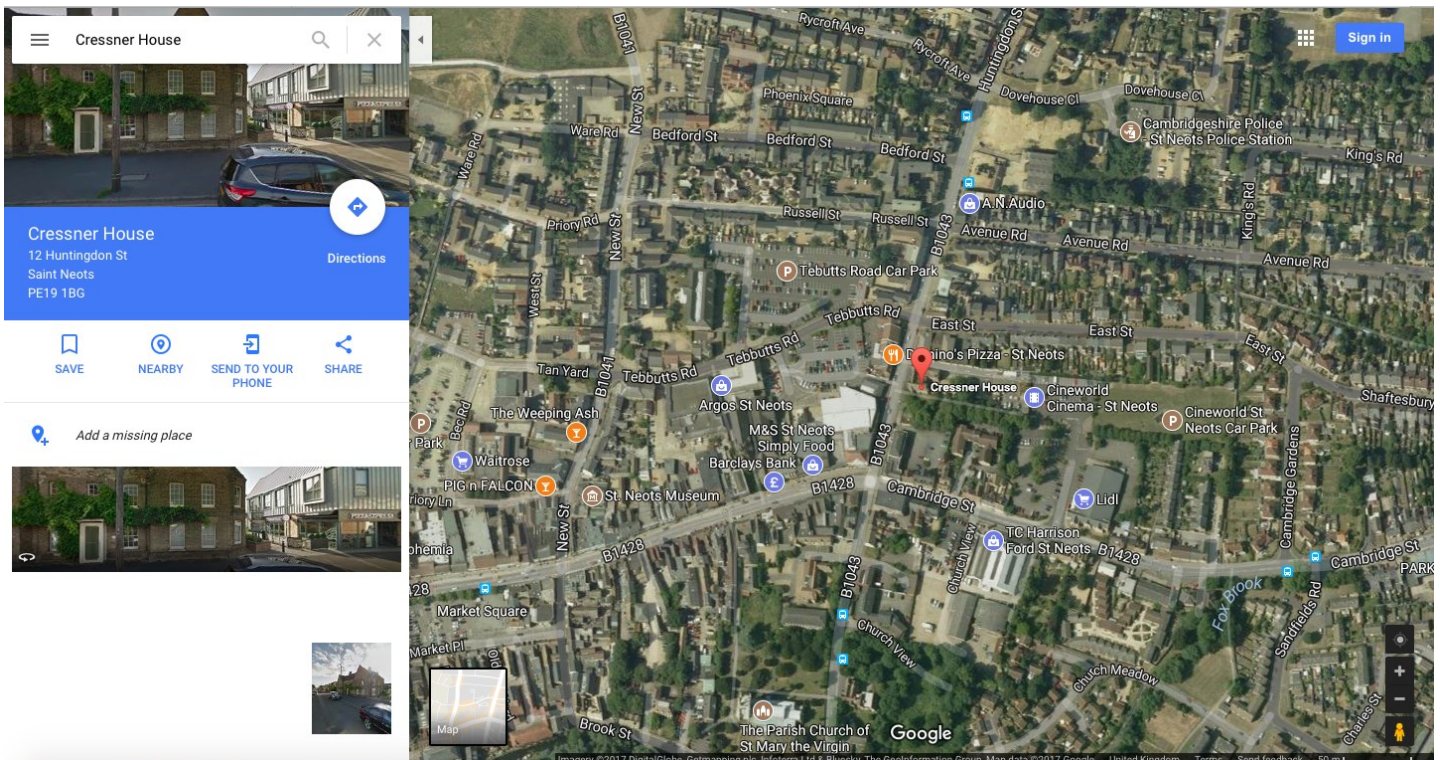

Finding Us

Location

The Practice is situated in Cressner House on Huntingdon Street, next to Cedar House Surgery and Pizza Express.

There is free parking to patients and the premises is wheelchair accessible from the front of the building.

Our address is:- **Parks Therapy Centre
Cressner House,
12 Huntingdon Street
St Neots
PE19 1BG**

If you are stuck at any point of your travel or are running late for an appointment,
please call Parks Therapy Centre on [01480 394715](tel:01480394715)

To rebook and appointment, please call Parks Therapy Centre on [01480 394715](tel:01480394715)